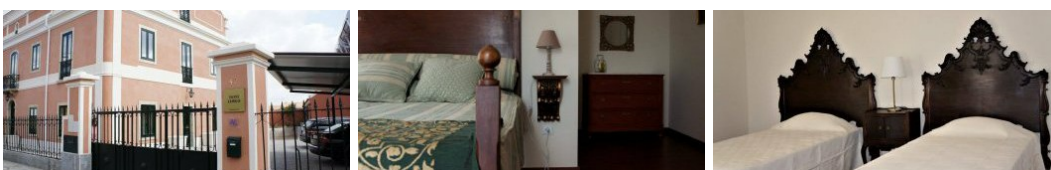

 domcouco.wixsite.com

✓ Rooms : 9

✓ Beds : 17

9.3°C  Favorite  Classification: Alojamento Local  Gallery  See map

Pictures

You may also like

Camping

Hotel accommodation